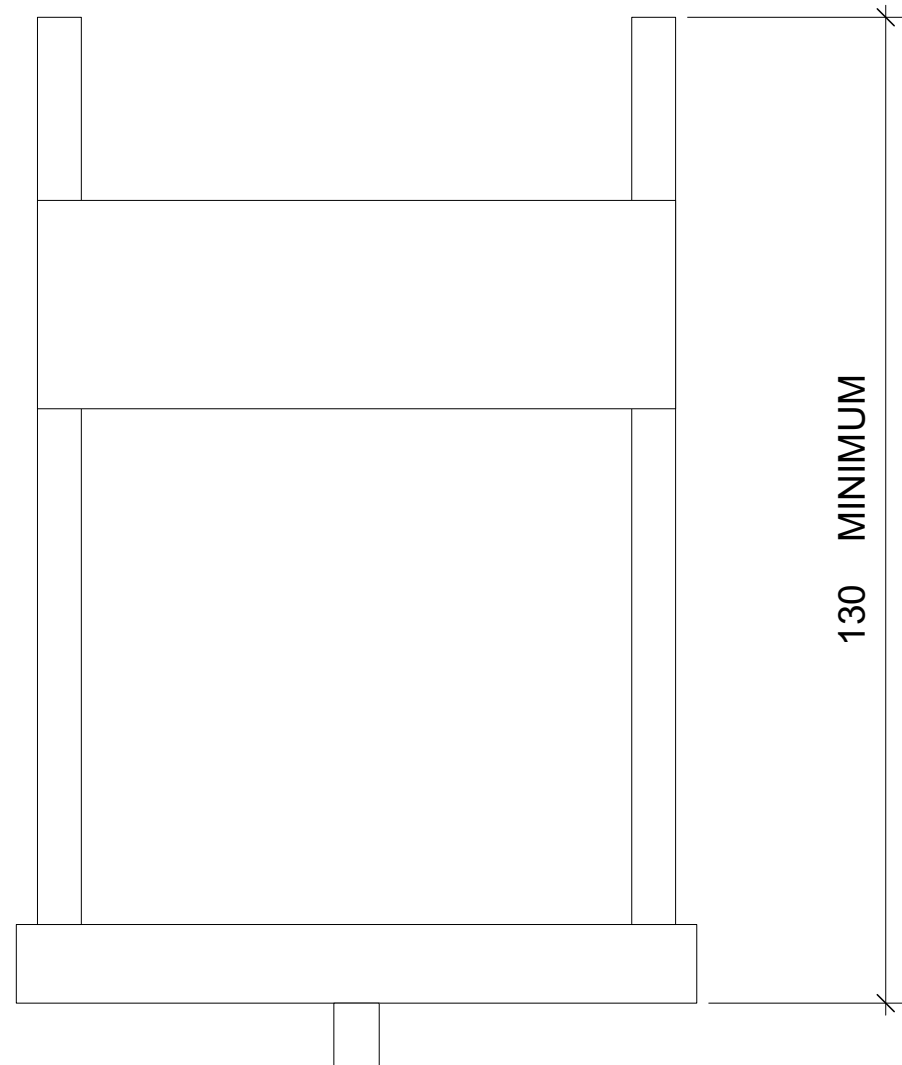

BOTTOM VIEW

TOP VIEW

SIDE VIEW

Maestri
 BRUNELLA GROUP REMOVAL TOOL
 SCALE 1:1