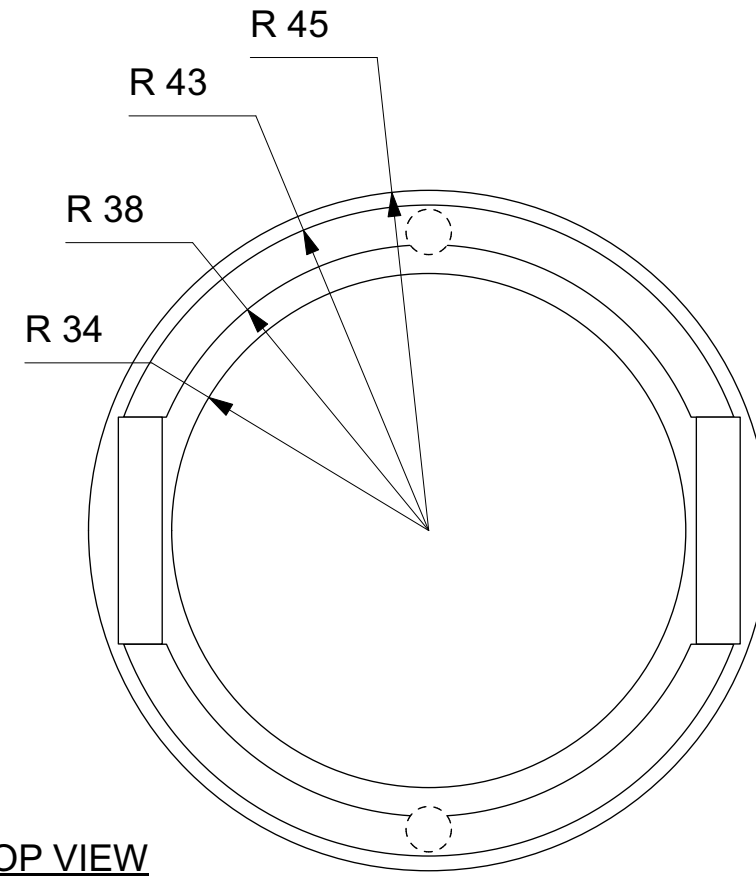

BOTTOM VIEW

TOP VIEW

SIDE VIEW

Maestri
 BRUNELLA GROUP REMOVAL TOOL
 SCALE 1:1