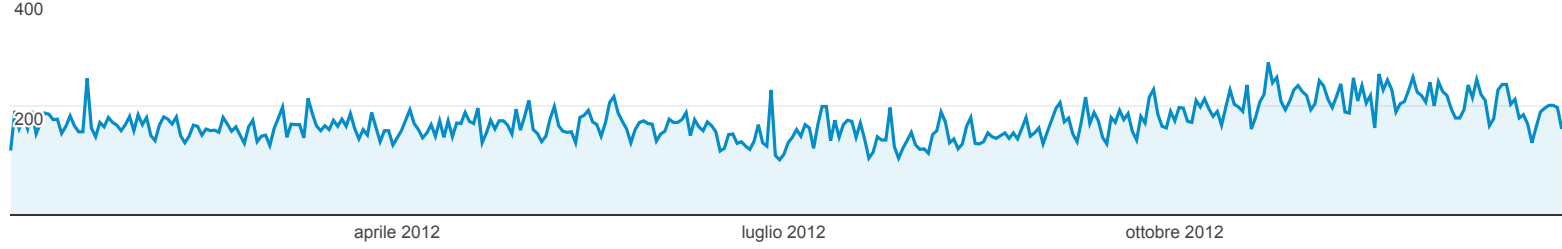

Tutto il traffico

% di visite: 100,00%

Esplorazione

Uso del sito

Visite

Visite 62.565 % del totale: 100,00% (62.565)	Pagine/visita 4,75 Media sito: 4,75 (0,00%)	Durata media visita 00:03:53 Media sito: 00:03:53 (0,00%)	% nuove visite 52,13% Media sito: 52,13% (0,00%)	Frequenza di rimbalzo 44,94% Media sito: 44,94% (0,00%)
---	--	--	---	--

Sorgente/Mezzo	Visite	Pagine/visita	Durata media visita	% nuove visite	Frequenza di rimbalzo
1. google / organic	35.127	4,90	00:03:58	51,75%	43,46%
2. (direct) / (none)	10.763	4,25	00:03:37	52,99%	52,17%
3. home-barista.com / referral	2.170	4,57	00:03:35	33,18%	50,51%
4. kaffeewiki.de / referral	1.694	5,14	00:03:25	80,81%	29,52%
5. kaffee-netz.de / referral	884	3,92	00:03:01	56,67%	53,17%
6. vi.ebaydesc.it / referral	685	5,51	00:04:42	18,39%	48,76%
7. vi.ebaydesc.com / referral	537	6,69	00:07:40	38,92%	35,57%
8. google.com / referral	529	4,29	00:03:06	64,84%	23,63%
9. espresso.cultureforum.net / referral	496	5,71	00:04:29	36,69%	46,98%
10. coffeergeek.com / referral	481	5,20	00:04:18	47,40%	36,17%
11. yahoo / organic	472	4,24	00:03:25	66,10%	52,54%
12. inpavoniveritas.wordpress.com / referral	437	5,74	00:04:31	54,92%	35,70%
13. google.it / referral	399	3,33	00:02:00	84,21%	30,58%
14. bing / organic	395	4,60	00:03:39	73,16%	43,80%
15. ioc.tw / referral	388	6,05	00:06:11	30,67%	28,35%
16. facebook.com / referral	261	2,92	00:02:02	64,75%	63,98%
17. vi.ebaydesc.com.au / referral	260	4,05	00:04:13	25,38%	51,54%
18. planetcafe.fr / referral	239	6,00	00:03:53	30,54%	36,82%
19. caffettiera.altervista.org / referral	222	5,69	00:04:24	55,41%	34,68%
20. vi.ebaydesc.co.uk / referral	209	7,50	00:05:46	54,55%	43,06%
21. caffeprego.pl / referral	197	2,96	00:02:24	58,38%	69,04%
22. forum.index.hu / referral	197	1,88	00:00:52	42,64%	80,71%
23. ask / organic	196	3,51	00:02:48	67,86%	55,61%
24. it.wikipedia.org / referral	178	2,70	00:01:13	95,51%	64,61%